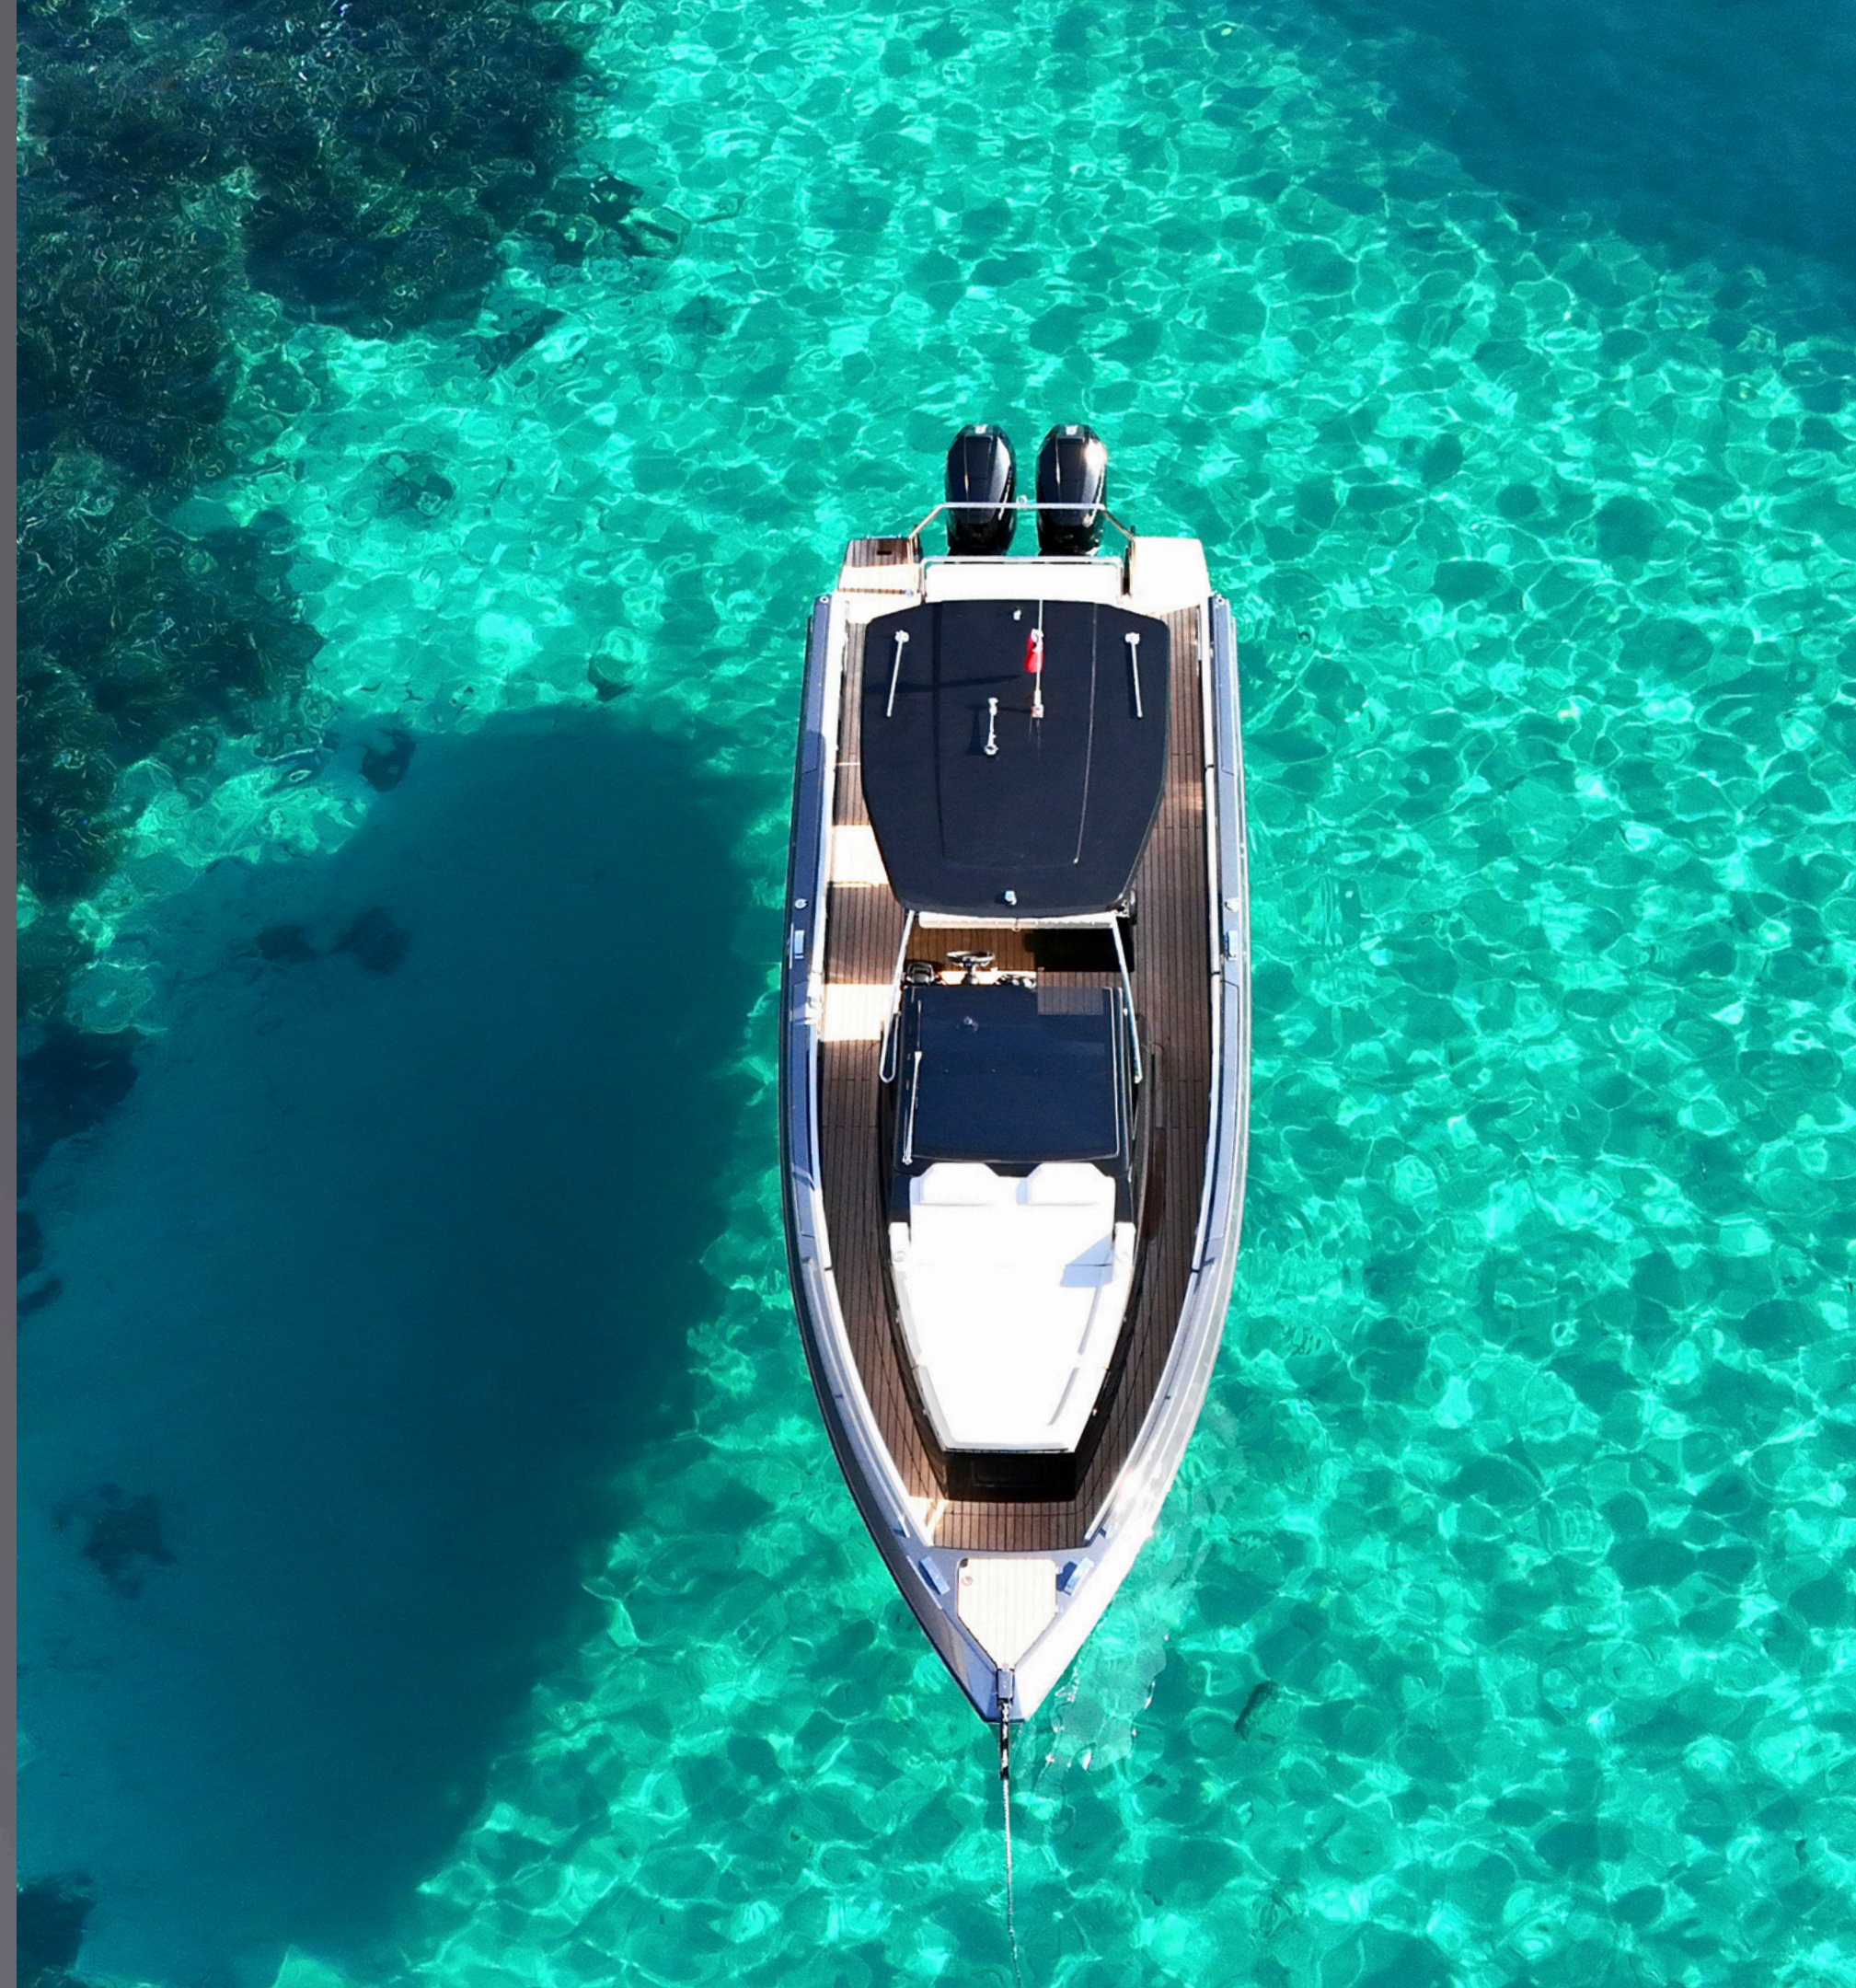

An aerial photograph of a large flock of birds, likely terns, flying over a body of water. The water is a vibrant teal color with numerous ripples and reflections. The birds are scattered across the frame, with some appearing as dark silhouettes and others as lighter shapes against the water. A semi-transparent dark teal rectangular box is centered in the image, containing the text 'SCHAEFER V33' in a light teal, sans-serif font.

SCHAEFER V33

CHARACTERISTICS

The Schaefer V33 is a contemporary and sporty 33-foot walk-around, in line with the latest developments in the American and European markets. With the option of a X2 400cv outboard engines, the Schaefer V33 is a boat that favours the outdoors, with its open bow and ample space in the aft square, without losing the convenience of a cabin for two people to stay overnight in comfort. Whether you're enjoying time with the family, fishing with friends, playing sports, spending the day or the weekend, the Schaefer V33 is a boat ready for any activity at sea.

Cabins: 1 | Sleeps: 2

SPECIFICATIONS

Pax: 12 máx.

Year: 2024

Length: 10.28 m

Engines: 2 X TWIN MERCURY

VERADO 400 V10

Joystick for mercury outboards

Seakeeper

Home: Port Andratx

EQUIPMENT

Air-conditioning

Equipped kitchen

2 x GPS simrad nss12 evo35 + plotter +
sonar + VHF + antenna

4 KW generator

PRICE FOR SALE